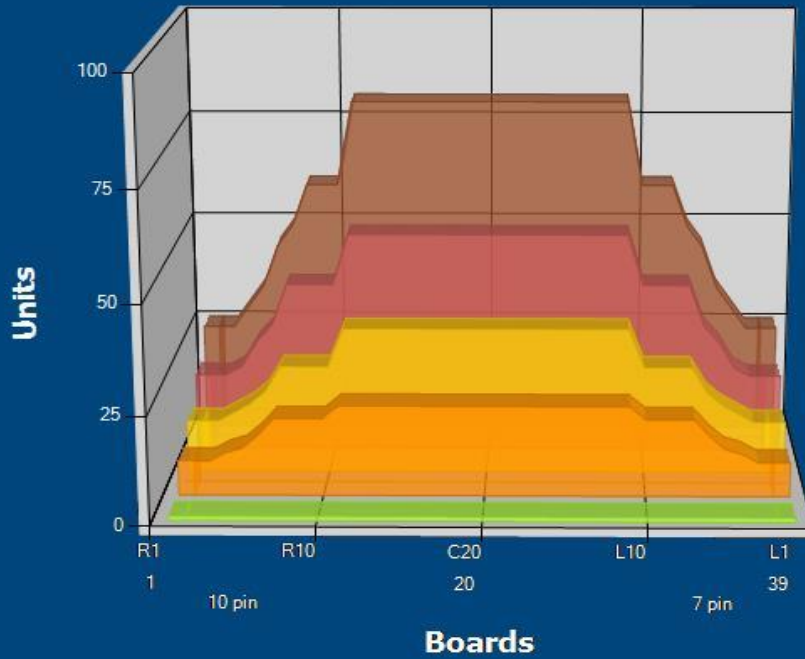

# TERV.-16

Conditioner:  
Cleaner:

## Zone Configuration

Cleaner Transition

Mode: Clean and Condition  
 Speed: Max Clean  
 Start Cleaner Spray: 0 Feet  
 Start Squeegee: 0 Feet  
 Start Conditioning: 6 Inches  
 Split Pattern: No

Zone 1	Avg	Ratio	Zone 2	Avg	Ratio
Left	37.0	2.2 : 1	Left	26.8	1.9 : 1
Right	37.0	2.2 : 1	Right	26.8	1.9 : 1
Center	80.0		Center	52.0	
Zone 3	Avg	Ratio	Zone 4	Avg	Ratio
Left	17.2	2.0 : 1	Left	12.2	1.7 : 1
Right	17.2	2.0 : 1	Right	12.2	1.7 : 1
Center	34.0		Center	21.0	
Zone 5	Avg	Ratio			
Left	1.0	1.0 : 1			
Right	1.0	1.0 : 1			
Center	1.0				