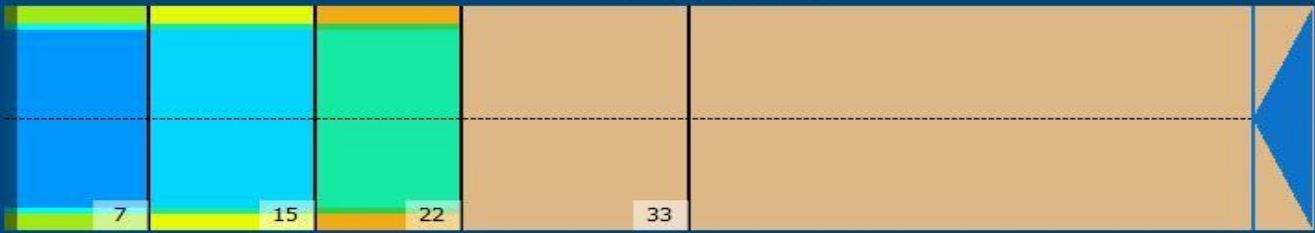

## Zone Configuration

Cleaner Transition

Mode: Clean and Condition  
 Speed: Max Clean  
 Start Cleaner Spray: 0 Feet  
 Start Squeegee: 0 Feet  
 Start Conditioning: 6 Inches  
 Split Pattern: No

Zone 1	Avg	Ratio	Zone 2	Avg	Ratio
Left	72.8	1.2 : 1	Left	65.8	1.2 : 1
Right	72.8	1.2 : 1	Right	65.8	1.2 : 1
Center	85.0		Center	79.0	

Zone 3	Avg	Ratio	Zone 4	Avg	Ratio
Left	52.2	1.2 : 1	Left	0.0	1.0 : 1
Right	52.2	1.2 : 1	Right	0.0	1.0 : 1
Center	64.0		Center	0.0	