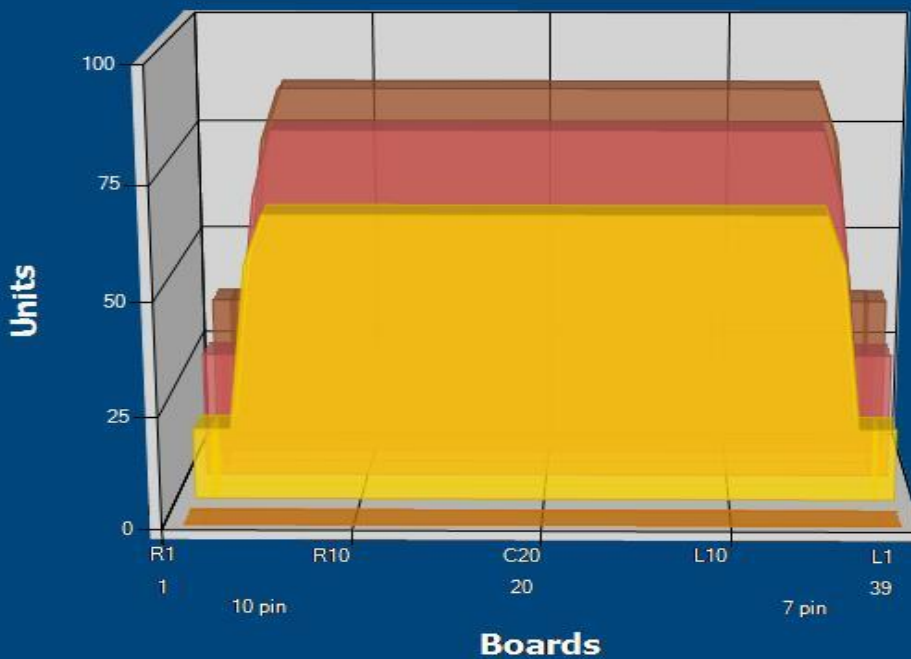

## Zone Configuration

Cleaner Transition

Mode: Clean and Condition  
 Speed: Max Clean  
 Start Cleaner Spray: 0 Feet  
 Start Squeegee: 0 Feet  
 Start Conditioning: 6 Inches  
 Split Pattern: No

Zone 1	Avg	Ratio	Zone 2	Avg	Ratio
Left	72.8	1.2 : 1	Left	65.8	1.2 : 1
Right	72.8	1.2 : 1	Right	65.8	1.2 : 1
Center	85.0		Center	79.0	

Zone 3	Avg	Ratio	Zone 4	Avg	Ratio
Left	52.2	1.2 : 1	Left	0.0	1.0 : 1
Right	52.2	1.2 : 1	Right	0.0	1.0 : 1
Center	64.0		Center	0.0	