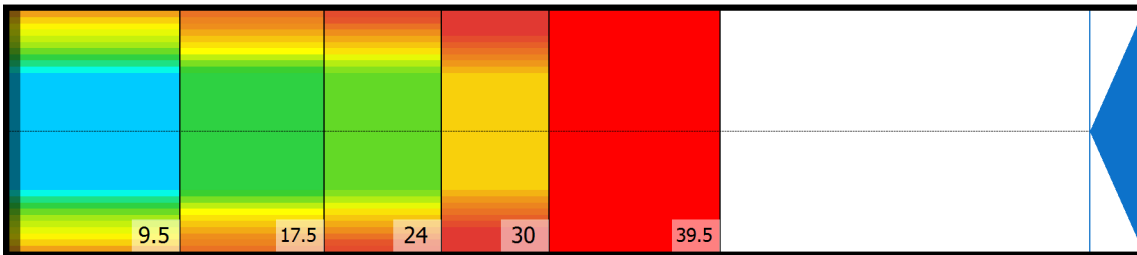

## Zone Configuration

## Cleaner Transition

Mode: Clean and Condition

Speed: Max Clean

Start Cleaner Spray: 0 Feet

Start Squeegee: 0 Feet

Start Conditioning: 6 Inches

Split Pattern: No

Zone 1	Avg	Ratio
Left	32.6	2.5 : 1
Right	32.6	2.5 : 1
Center	80.0	

Zone 2	Avg	Ratio
Left	19.0	2.7 : 1
Right	19.0	2.7 : 1
Center	52.0	

Zone 3	Avg	Ratio
Left	16.0	2.8 : 1
Right	16.0	2.8 : 1
Center	44.0	

Zone 4	Avg	Ratio
Left	6.4	3.1 : 1
Right	6.4	3.1 : 1
Center	20.0	

Zone 5	Avg	Ratio
Left	1.0	1.0 : 1
Right	1.0	1.0 : 1
Center	1.0	