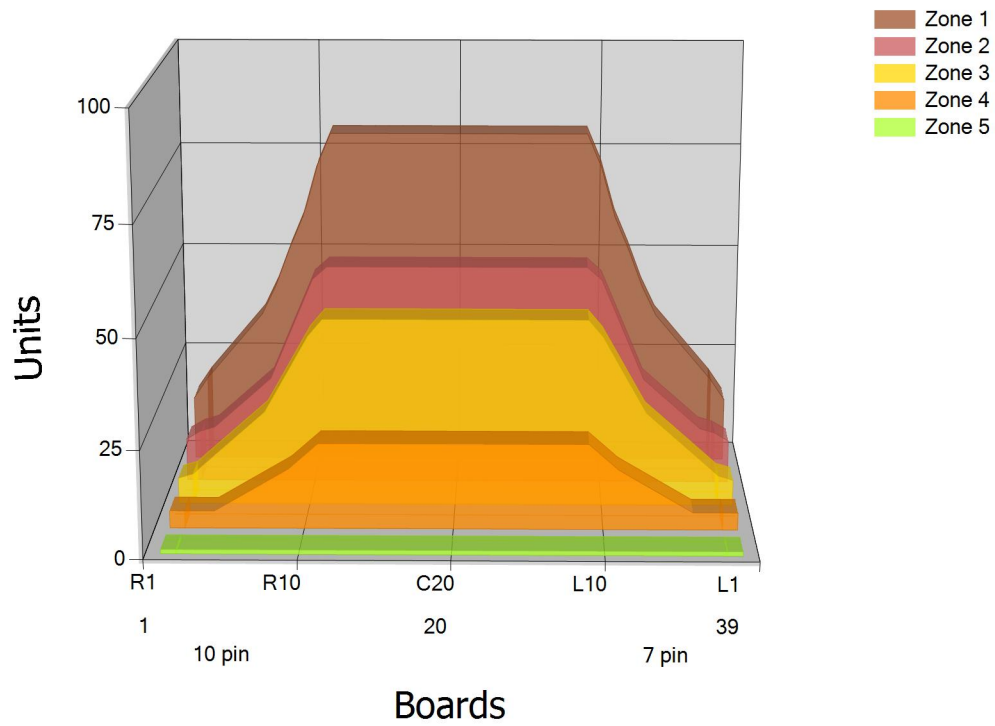

## Zone Configuration

## Cleaner Transition

Mode: Clean and Condition

Speed: Max Clean

Start Cleaner Spray: 0 Feet

Start Squeegee: 0 Feet

Start Conditioning: 6 Inches

Split Pattern: No

Zone 1	Avg	Ratio
Left	32.6	2.5 : 1
Right	32.6	2.5 : 1
Center	80.0	

Zone 2	Avg	Ratio
Left	19.0	2.7 : 1
Right	19.0	2.7 : 1
Center	52.0	

Zone 3	Avg	Ratio
Left	16.0	2.8 : 1
Right	16.0	2.8 : 1
Center	44.0	

Zone 4	Avg	Ratio
Left	6.4	3.1 : 1
Right	6.4	3.1 : 1
Center	20.0	

Zone 5	Avg	Ratio
Left	1.0	1.0 : 1
Right	1.0	1.0 : 1
Center	1.0	